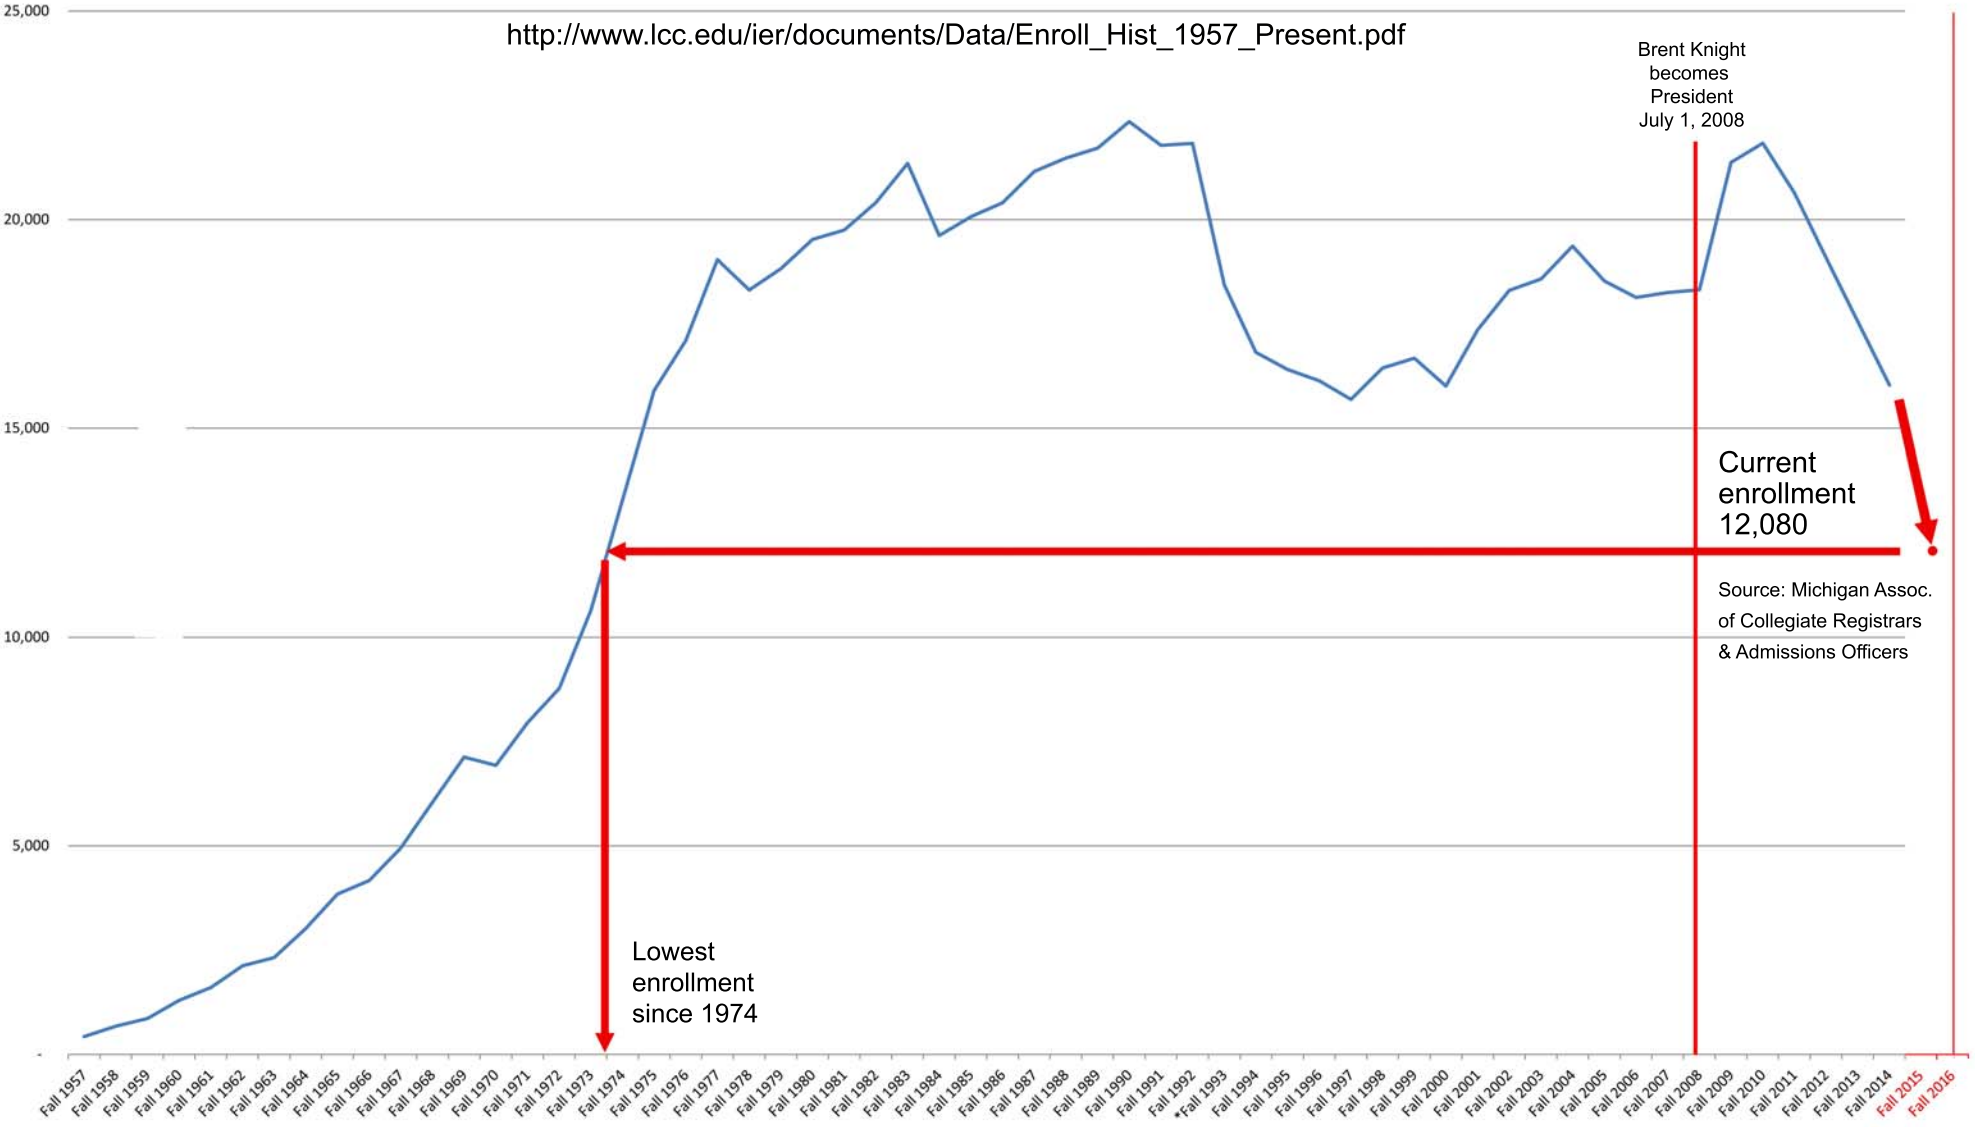

Enrollment History at Lansing Community College Fall Unduplicated Headcount

http://www.lcc.edu/ier/documents/Data/Enroll_Hist_1957_Present.pdf

Brent Knight becomes President July 1, 2008

Current enrollment 12,080

Lowest enrollment since 1974

Source: Michigan Assoc. of Collegiate Registrars & Admissions Officers